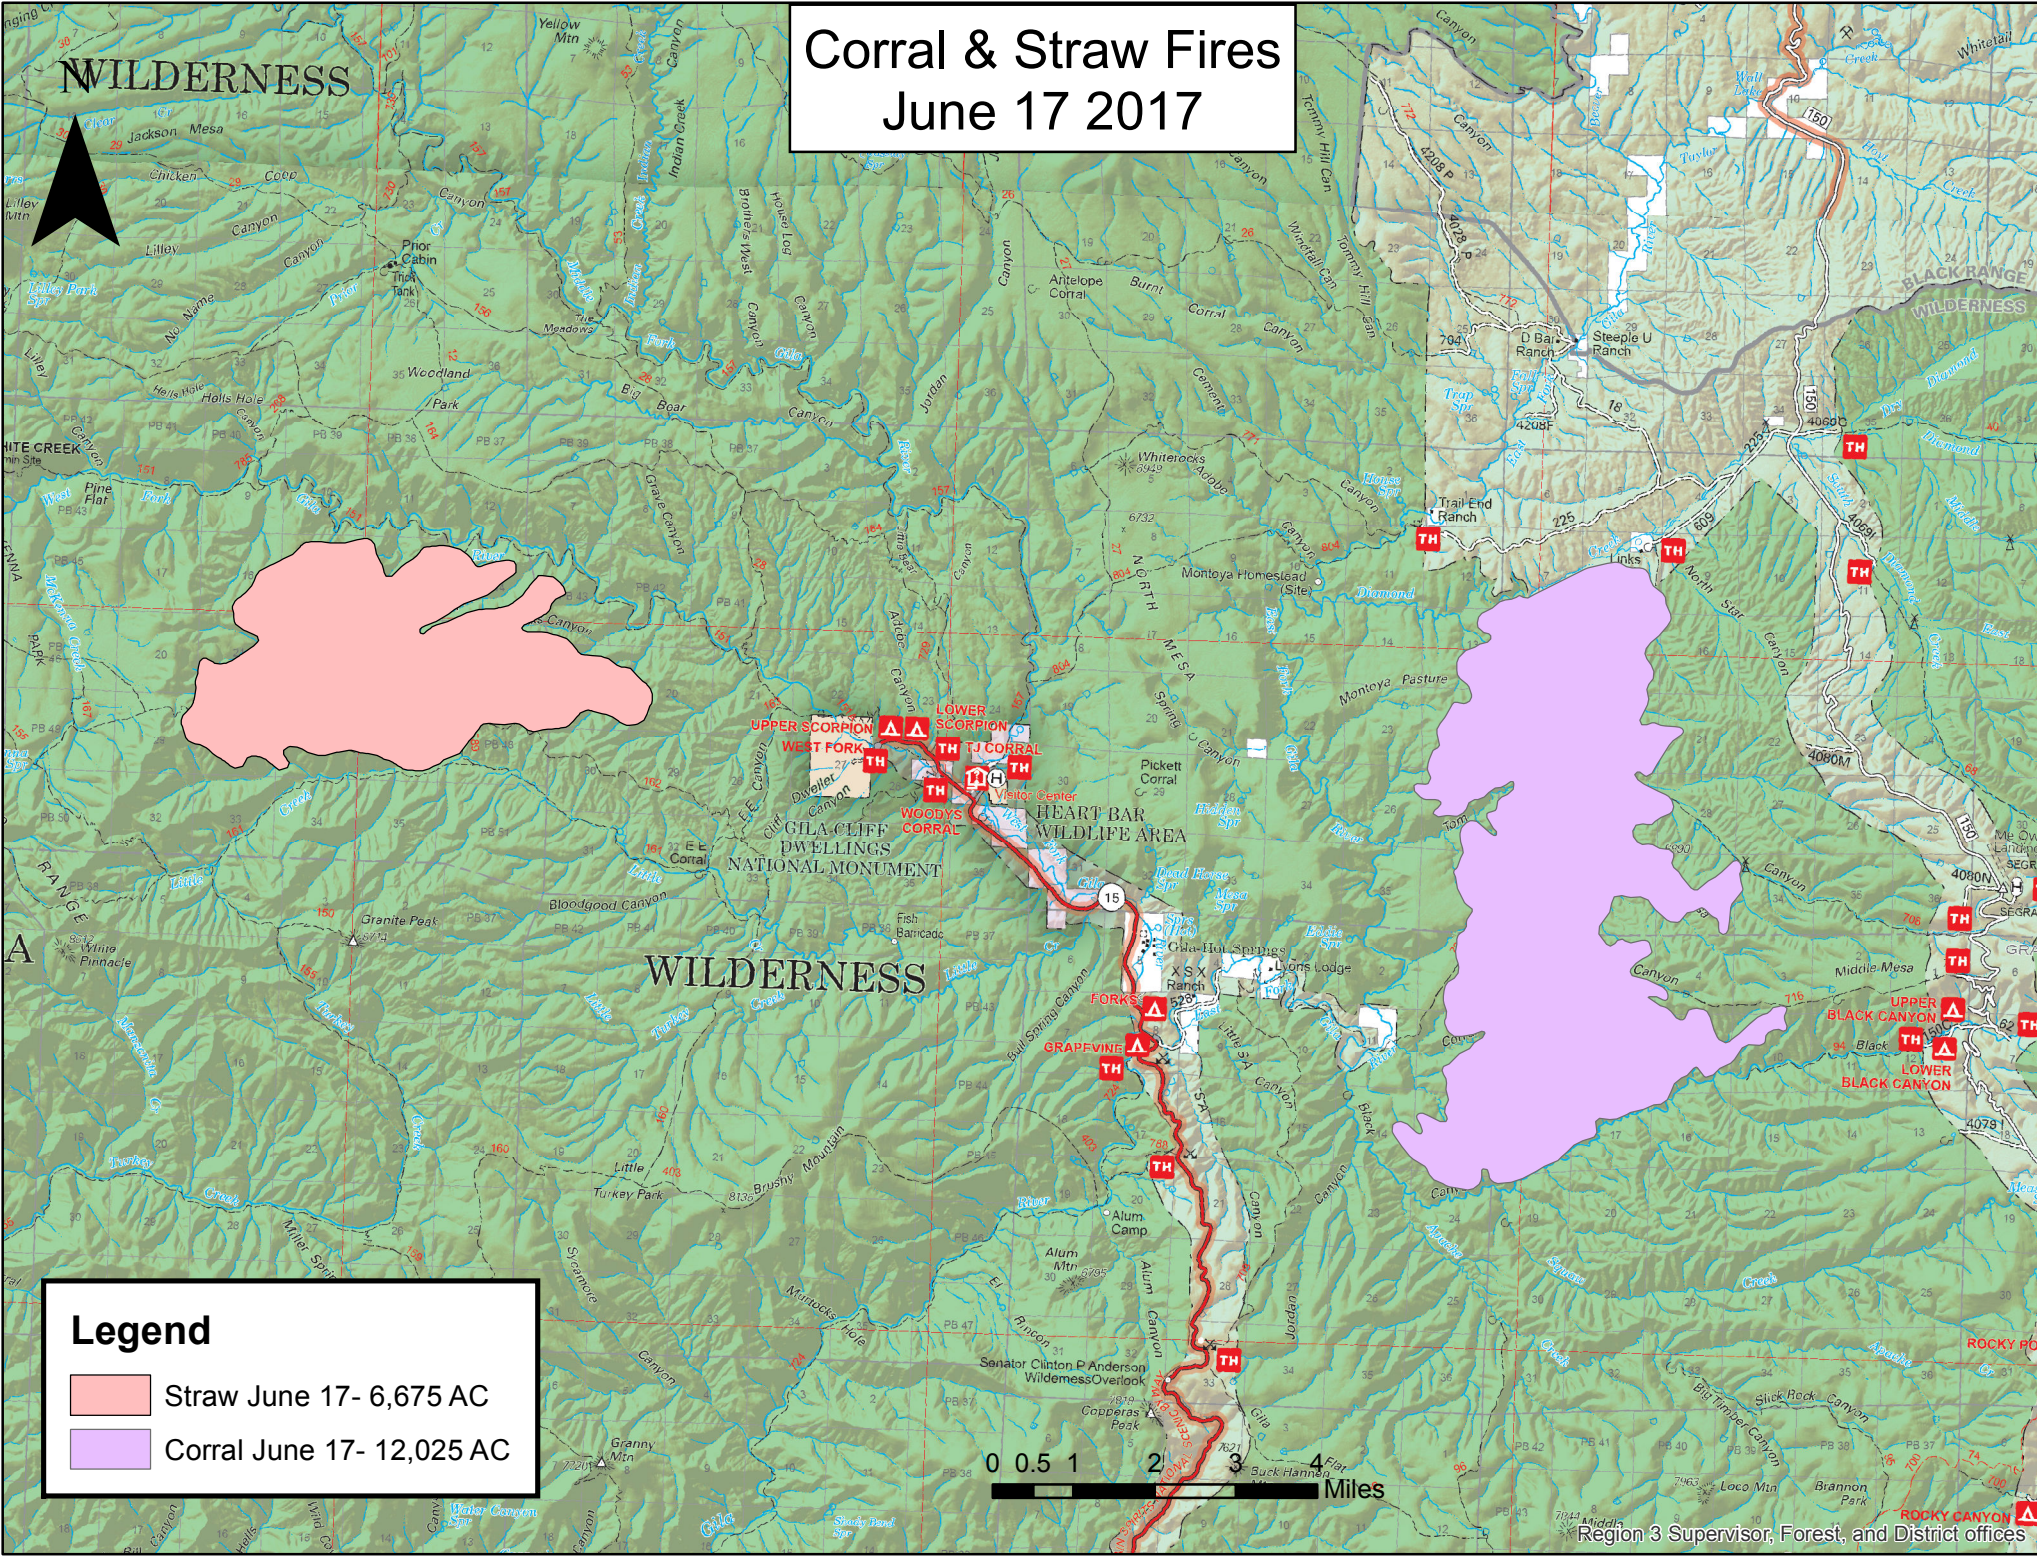

Corral & Straw Fires June 17 2017

Legend

- Straw June 17- 6,675 AC
- Corral June 17- 12,025 AC

0 0.5 1 2 3 4 Miles