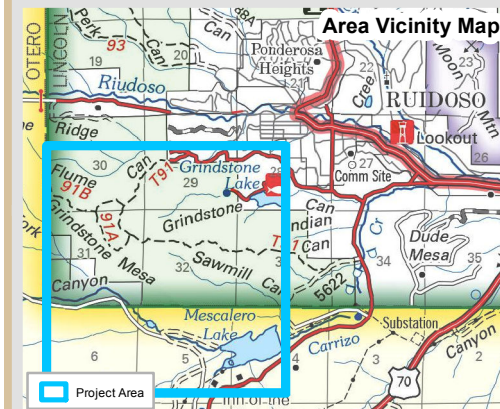

Lincoln National Forest Smokey Bear Ranger District

Grindstone Pile Burn

Planned ignition dates: 9/25 - 9/29

Units: units of handpiled slash. 8, 13 and 37 acres.

Location: Northwest of Mescalero Lake.

Updates: www.nmfireinfo.com