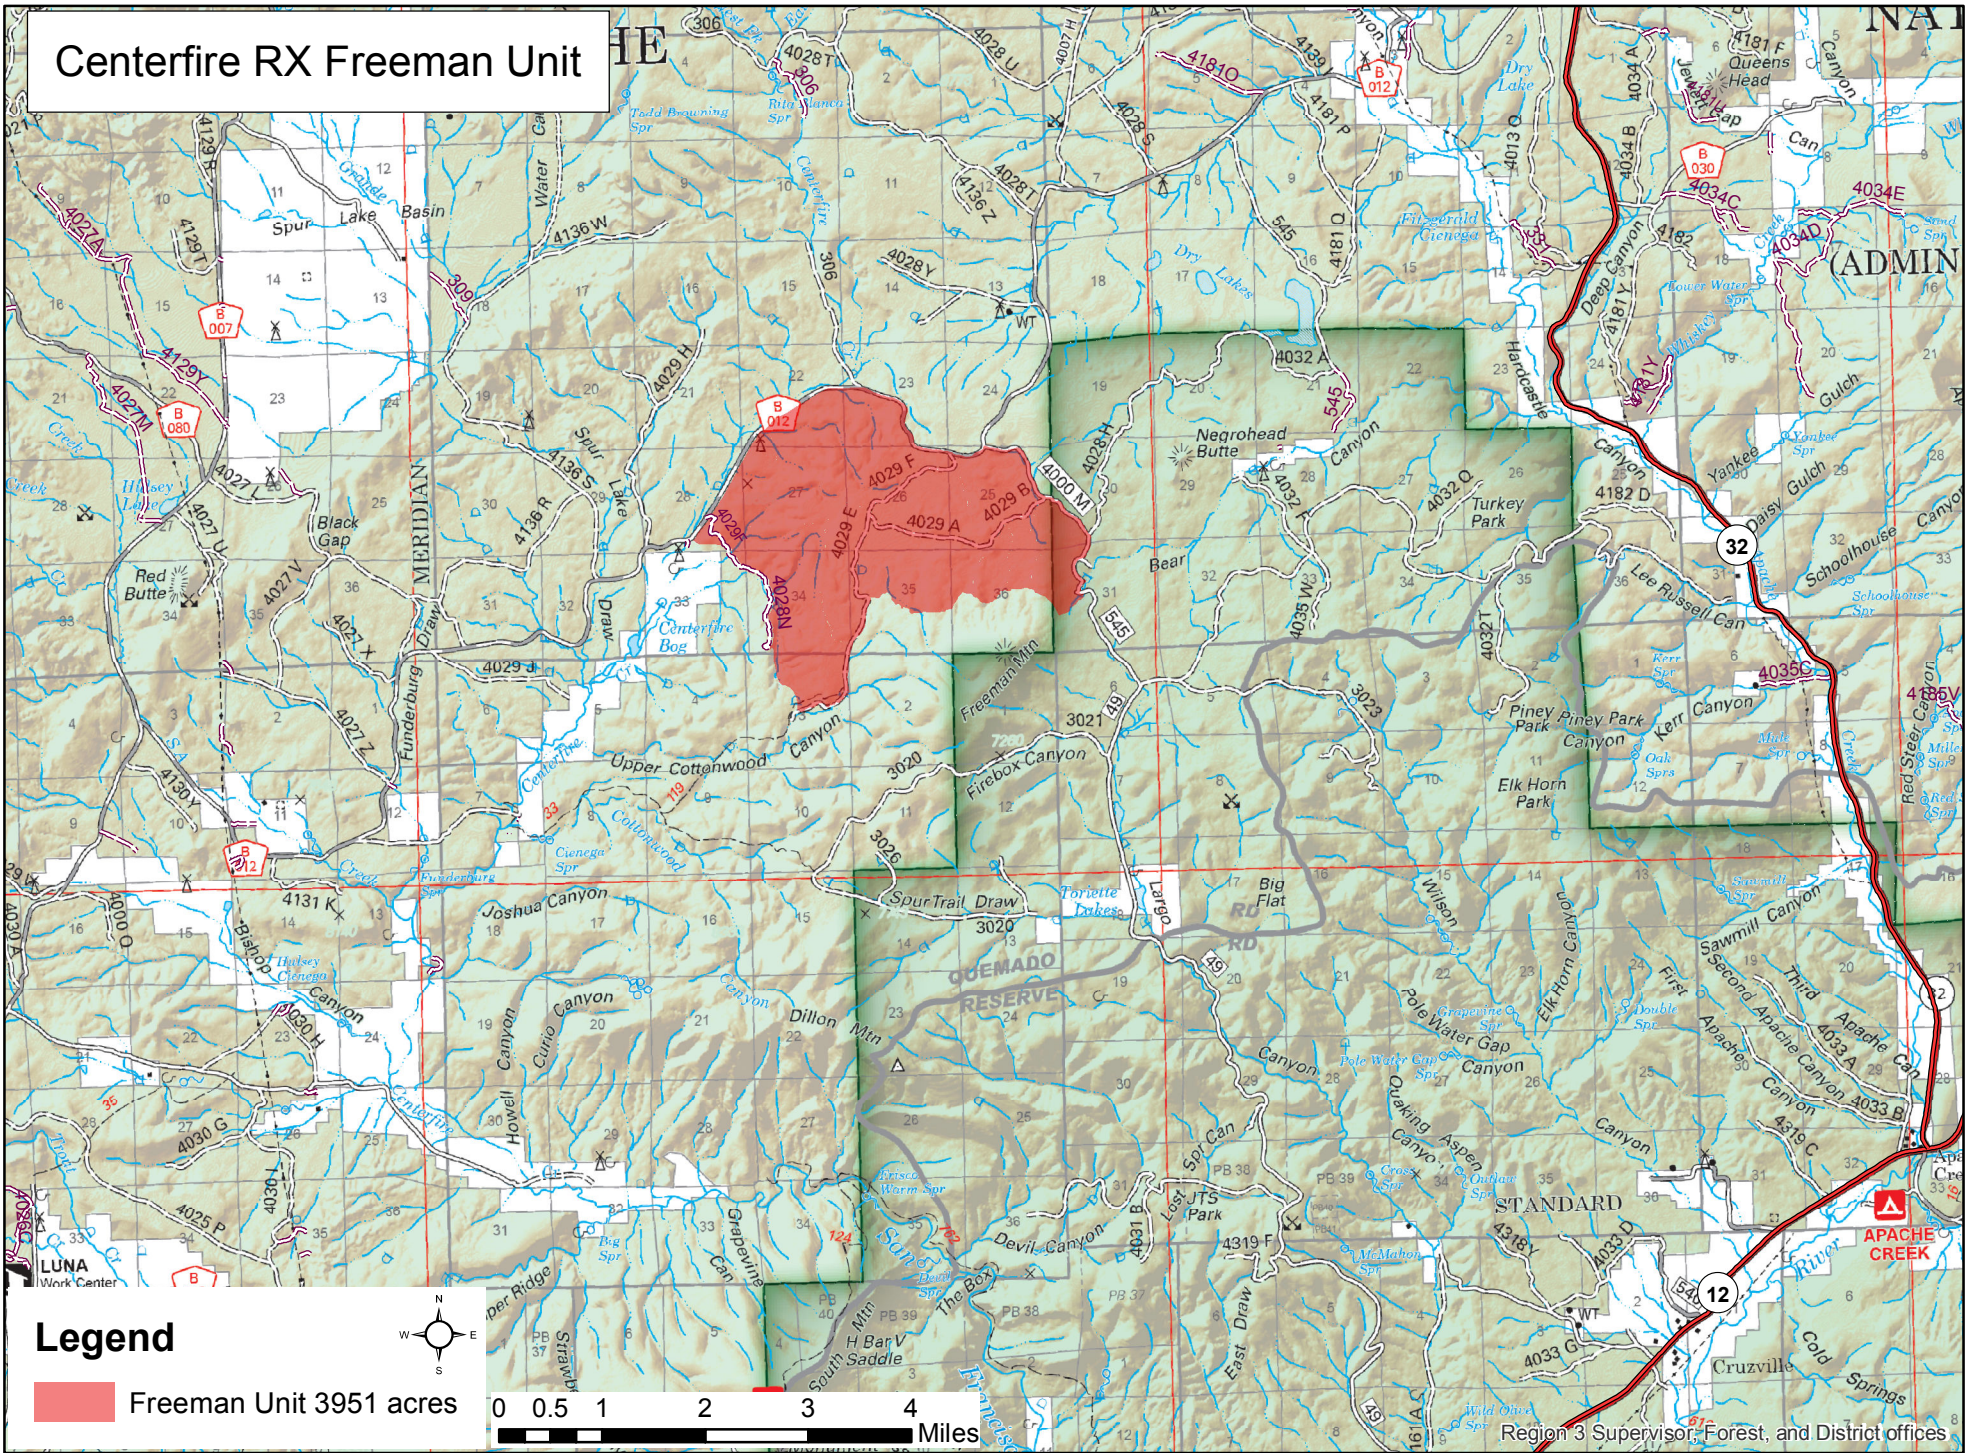

Centerfire RX Freeman Unit

Legend

Freeman Unit 3951 acres

Region 3 Supervisor, Forest, and District offices